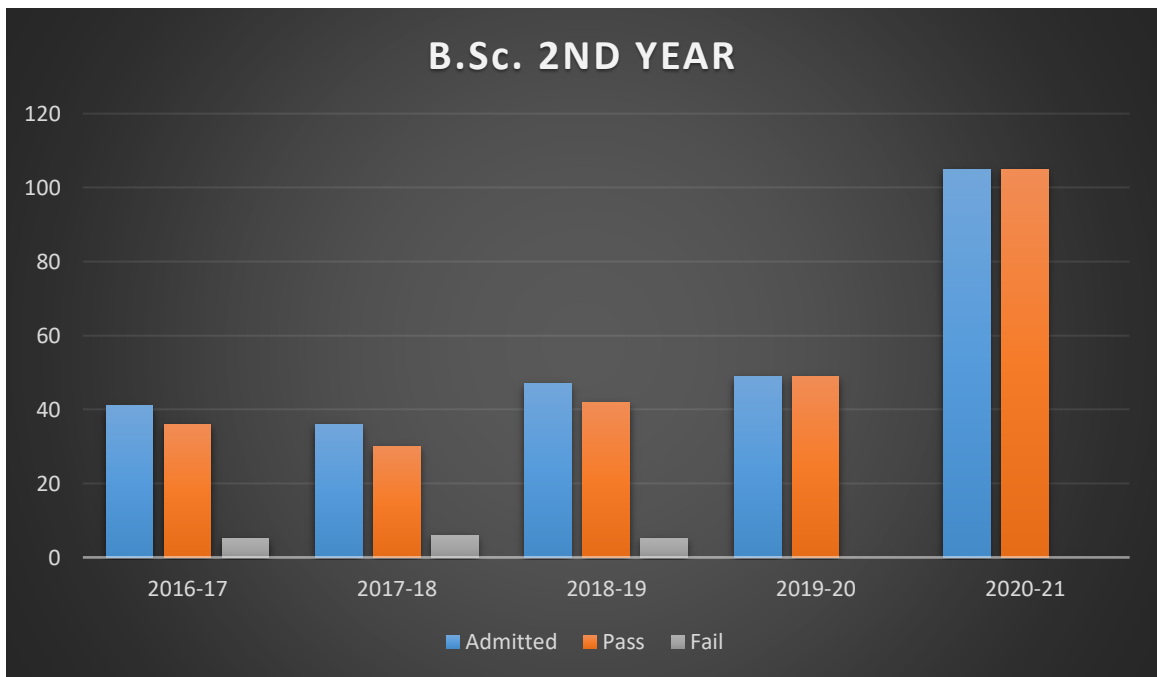

RESULT IN MATHEMATICS

➤ B.Sc 1st Year

Year	Admitted	Pass	Fail
2016-17	50	41	09
2017-18	83	76	07
2018-19	101	88	13
2019-20	96	96	00
2020-21	70	70	00

RESULT IN MATHEMATICS

➤ B.Sc 2nd Year

Year	Admitted	Pass	Fail
2016-17	41	36	05
2017-18	36	30	06
2018-19	47	42	05
2019-20	49	49	00
2020-21	105	105	00

RESULT IN MATHEMATICS

➤ B.Sc 3rd Year

Year	Admitted	Pass	Fail
2016-17	39	35	04
2017-18	46	41	05
2018-19	27	24	03
2019-20	36	36	00
2020-21	48	48	00