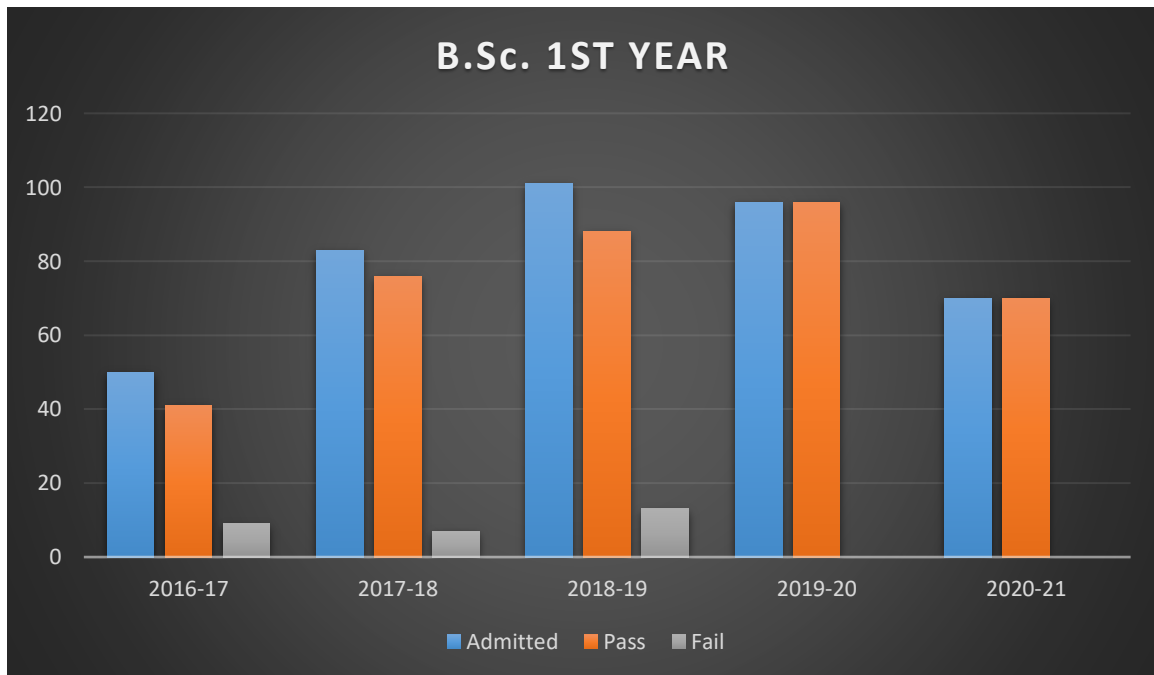

RESULT IN MATHEMATICS

➤ B.Sc 1st Year

Year	Admitted	Pass	Fail
2016-17	50	41	09
2017-18	83	76	07
2018-19	101	88	13
2019-20	96	96	00
2020-21	70	70	00

RESULT IN MATHEMATICS

➤ B.Sc 2nd Year

Year	Admitted	Pass	Fail
2016-17	41	36	05
2017-18	36	30	06
2018-19	47	42	05
2019-20	49	49	00
2020-21	105	105	00

RESULT IN MATHEMATICS

➤ B.Sc 3rd Year

Year	Admitted	Pass	Fail
2016-17	39	35	04
2017-18	46	41	05
2018-19	27	24	03
2019-20	36	36	00
2020-21	48	48	00